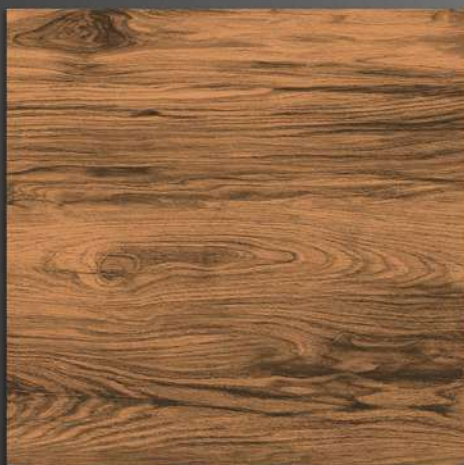

SURFACE

302

WOOD
COLLECTION

600X
600MM

Superior SURFACE

333

WOOD
COLLECTION

600X
600MM