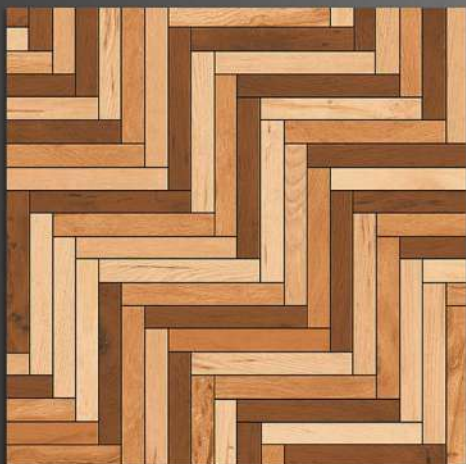

600X
600MM

Superior

SURFACE