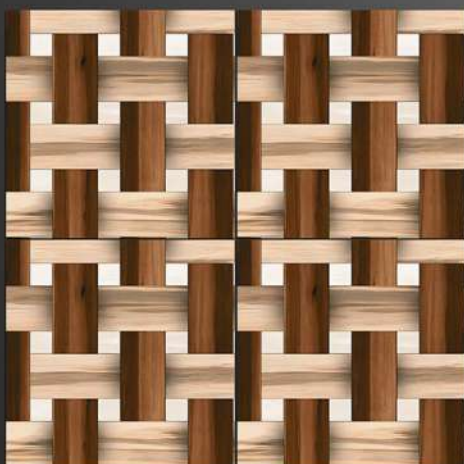

220

WOOD
COLLECTION