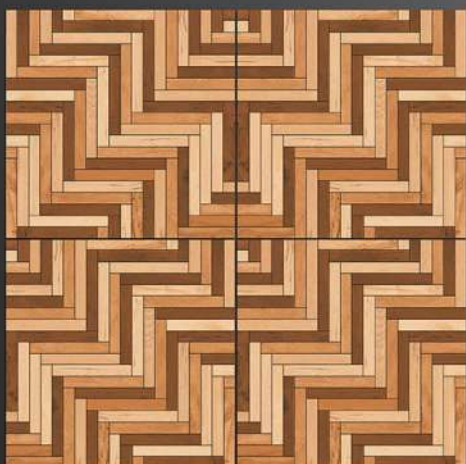

600X
600MM

Superior

SURFACE

7036

WOOD
COLLECTION

600X
600MM

Superior

SURFACE