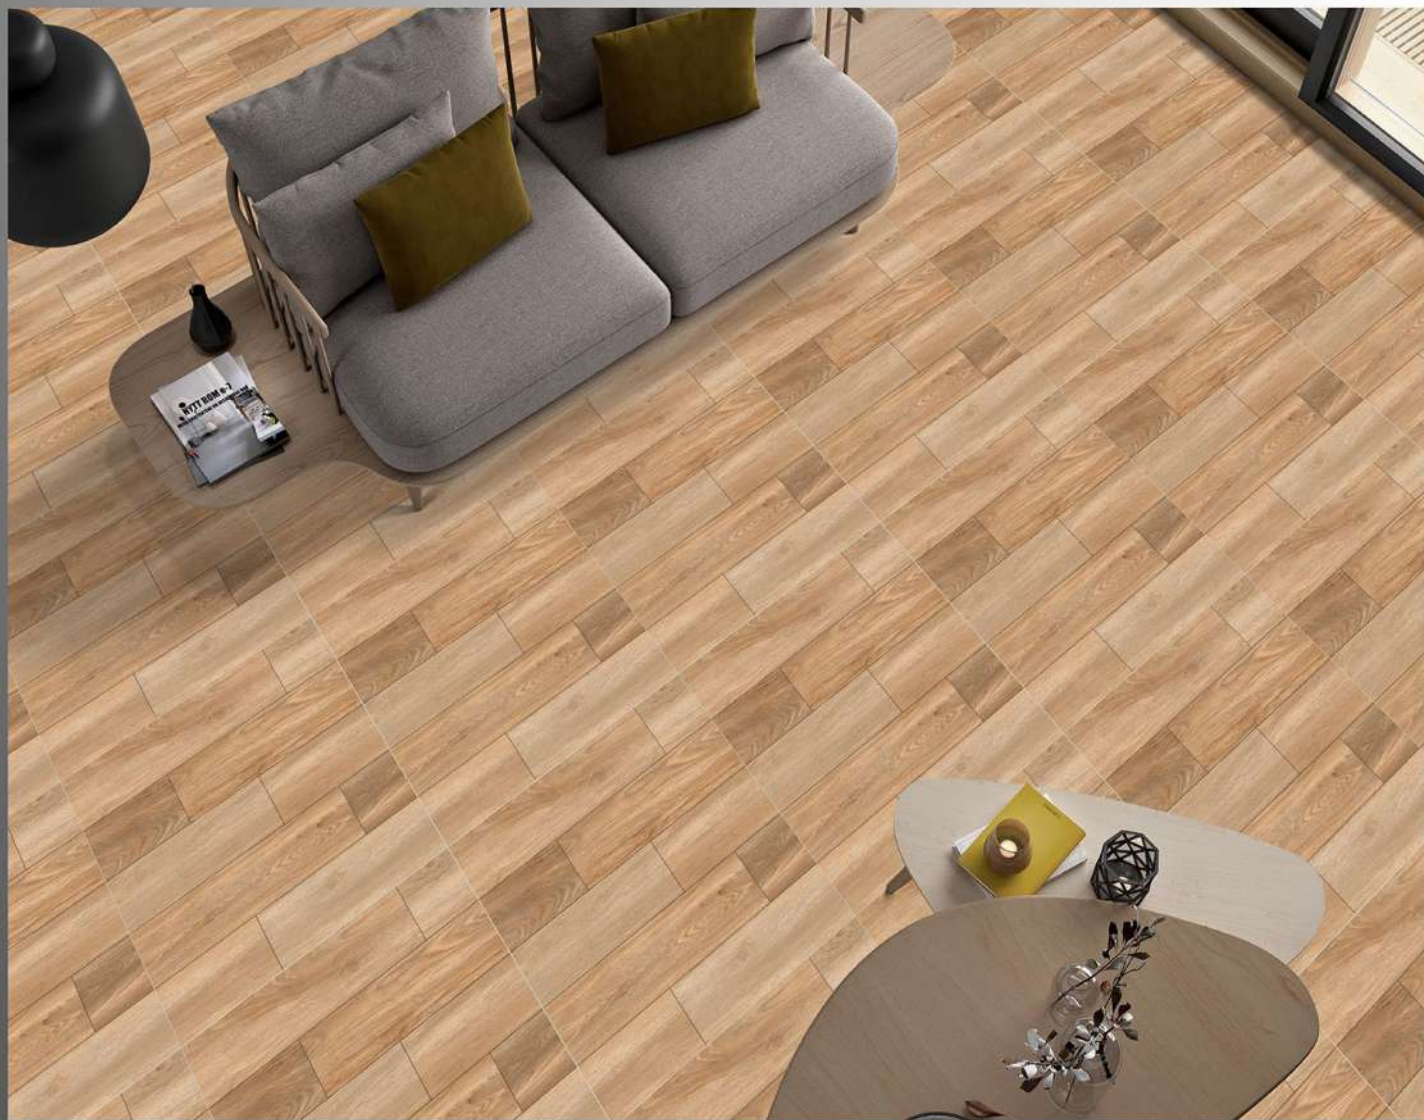

7022

WOOD
COLLECTION